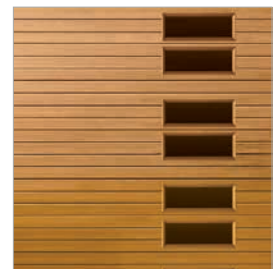

Windows may be arranged vertically or horizontally. Up to 50% of the door can include windows. Windows placed in the bottom section of the door must have DSB 1/8" tempered or 1/2" insulated glass.