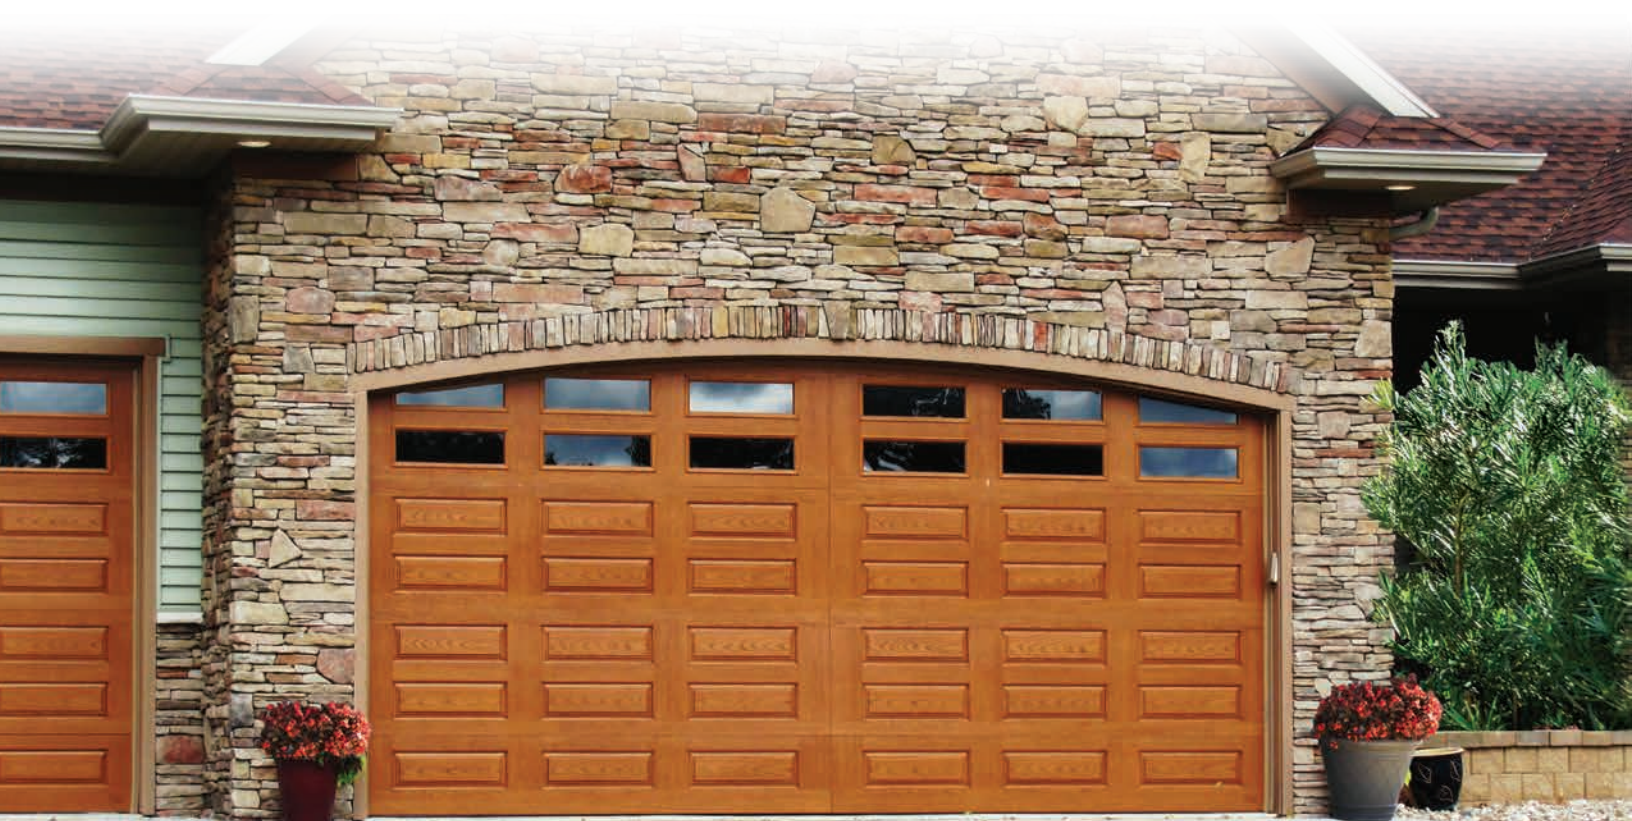

# *Impression Fiberglass*

COLLECTION<sup>®</sup>

Fiberglass exterior captures the finest wood grain texture with less maintenance than natural wood.

**The Genuine. The Original.**

Cover image: Model 983 8' high Vertical Slat panel, Cherry stain with 6 Window Square  
Image above: Model 981 8' high Vertical Raised panel, Mahogany stain with vertical windows

*Impression Fiberglass Collection® doors have been magnificently engineered with an artfully molded wood grain fiberglass surface concealing durable steel construction.*

Model 982 8' high Horizontal Raised panel, Red Oak stain with horizontal windows